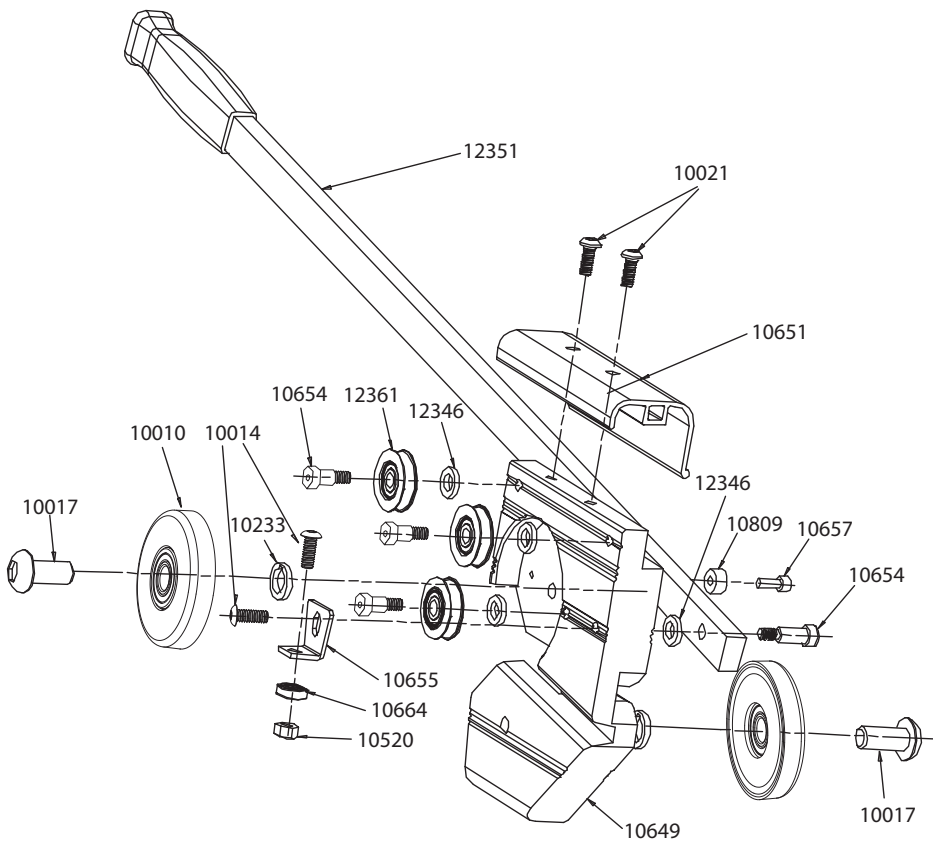

## MAX SLITTER CUT-OFF

Item #	Description
10010	Knife Assembly **
10014	¼ -20 x 5/8" Button Hd Screw
10021	¼ -20 x 1" Button Hd Screw
10233	.25" Washer/Shim **
10520	¼ -20 Nylon Hex Nut
10649	Slitter Cut-Off Body
10651	Slitter Cut-Off Cover
10654	¼ -20 x ¾" Shoulder Bolt
10655	Roller"L" Bracket
10664	Guide Bracket Bearing
10809	Nylon Spacer
10017	Pro Knife Bolt
12346	SCO Track Bearing Shim
12351	MAX SCO Handle Assembly
12361	SCO Track Bearing

## PORT-O-SLITTER CUT-OFF®

Item #	Description
10014	¼ -20 5/8" Button Hd Screw
10021	¼ -20 1" Button Hd Screw
10520	¼ -20 Nylon Hex Nut
10651	SCO Cover
10652	24" SCO Handle
10654	¼ -20 x ¾" Shoulder Bolt
10655	Roller"L" Bracket
10660	SCO Guide Bearing
10665	SCO Handle Stud
12337	SCO Body with Knives **
12346	SCO Track Bearing Shim
12361	SCO Track Bearing(ea)