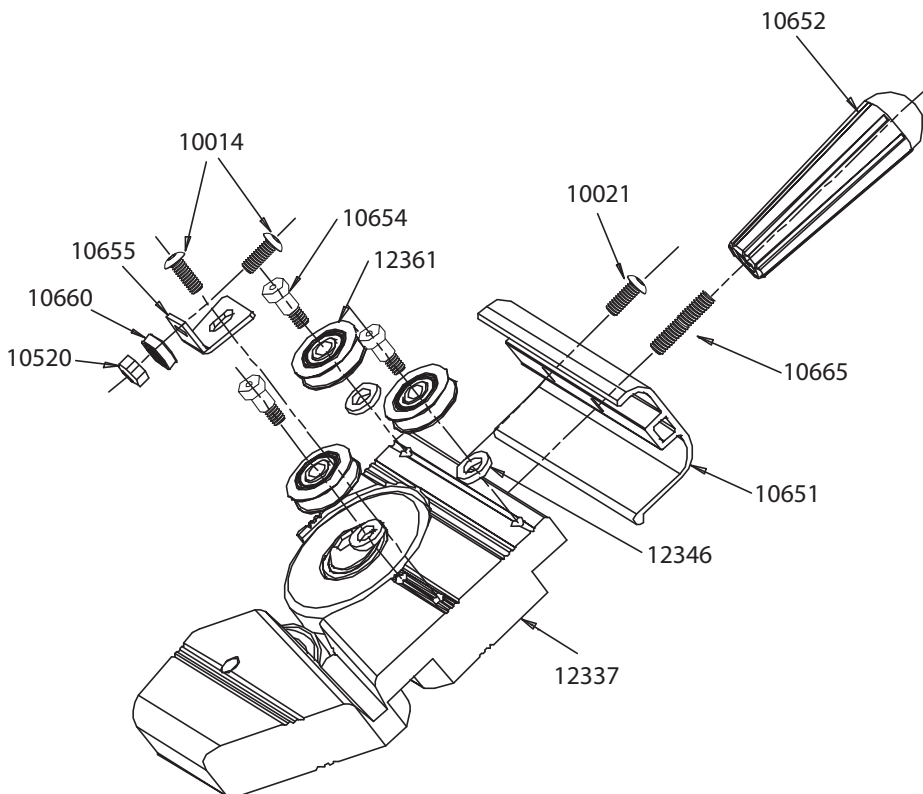

## MAX SLITTER CUT-OFF

Item #	Description
10010	Knife Assembly **
10014	¼ -20 x 5/8" Button Hd Screw
10021	¼ -20 x 1" Button Hd Screw
10233	.25" Washer/Shim **
10520	¼ -20 Nylon Hex Nut
10649	Slitter Cut-Off Body
10651	Slitter Cut-Off Cover
10654	¼ -20 x ¾" Shoulder Bolt
10655	Roller"L" Bracket
10664	Guide Bracket Bearing
10809	Nylon Spacer
10017	Pro Knife Bolt
12346	SCO Track Bearing Shim
12351	MAX SCO Handle Assembly
12361	SCO Track Bearing

## PORT-O-SLITTER CUT-OFF®

Item #	Description
10014	¼ -20 5/8" Button Hd Screw
10021	¼ -20 1" Button Hd Screw
10520	¼ -20 Nylon Hex Nut
10651	SCO Cover
10652	24" SCO Handle
10654	¼ -20 x ¾" Shoulder Bolt
10655	Roller"L" Bracket
10660	SCO Guide Bearing
10665	SCO Handle Stud
12337	SCO Body with Knives **
12346	SCO Track Bearing Shim
12361	SCO Track Bearing(ea)