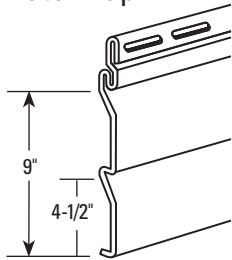

Double 4-1/2" Dutch Lap

Finish: Woodgrain
Thickness: 0.044" (1.12 mm)
Exposure: 9" (228 mm)
Panel Projection: 1/2" (13 mm)
Panel Length: 12' 11-1/8" (3.94 m)

Packaging
Panels per ctn: 20
Sq. Feet per ctn: 194 (18 m²)
Pounds per ctn: 91 (41.3 kilos)
Cartons per pallet: 16

White
730463727779 White

Colors
730463321267 Antique Ivory
730463321229 Autumn Ash
730463321427 Clipper Gray
730463321243 Desert
730463321281 Irish Linen
730463727816 Maplewood
730463321205 Sierra Brown

Premium
730463330726 Autumn Leaf
730463330658 Canyon Ridge
730463321489 Castle Stone
730463321441 Lakeshore Blue
730463727793 Rustic Clay
730463336292 Spring Meadow
730463321519 Tundra Moss
730463321465 Twilight Gray

Expressions® Colors
730463353848 Forest
730463353763 Harbour
730463353749 Redwood
730463353886 Shoreline
730463353862 Smokestone