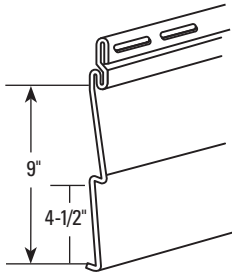

PRESTIGE®

Double 4-1/2" Traditional

Finish: Woodgrain
Thickness: 0.044" (1.12 mm)
Exposure: 9" (228 mm)
Panel Projection: 9/16" (14.28 mm)
Panel Length: 12' 11-1/8" (3.94 m)

Packaging
Panels per ctn: 20
Sq. Feet per ctn: 194 (18 m²)
Pounds per ctn: 91 (41.3 kilos)
Cartons per pallet: 20

White
730463727755 White

Colors
730463320970 Antique Ivory
730463320932 Autumn Ash
730463321069 Clipper Gray
730463320956 Desert
730463320994 Irish Linen
730463727731 Maplewood
730463320420 Sierra Brown

Premium
730463330573 Autumn Leaf
730463330535 Canyon Ridge
730463330511 Castle Stone
730463330498 Lakeshore Blue
730463727717 Rustic Clay
730463321090 Spring Meadow
730463321168 Tundra Moss
730463330559 Twilight Gray

Expressions® Colors
730463353787 Forest
730463353688 Harbour
730463353664 Redwood
730463353824 Shoreline
730463353800 Smokestone