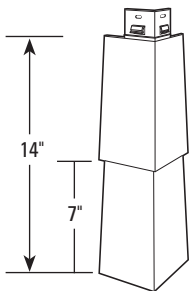

Double 7" Cedar Shake Mitered Corner Post

Finish: Cedar Grain
Exposure: 14" (356 mm)
Length: 14" (35.56 cm)

Packaging
Pieces per ctn: 10
Linear Feet per ctn: 11'6" (3.5 m)
Pounds per ctn: 7 (3.18 kilos)

White

730463455283 White

Colors

730463455306 Sierra Brown

Premium

730463455184 Autumn Leaf
730463455207 Canyon Ridge
730463455269 Castle Stone
730463843769 Rustic Clay
730463455160 Spring Meadow
730463455221 Twilight Gray

Expressions® Colors

730463455108 Forest
730463455344 Harbour
730463455061 Redwood
730463455122 Shoreline
730463455146 Smokestone