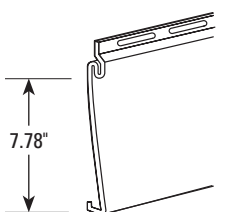

Single 8" Traditional

Finish: Woodgrain
Thickness: 0.045" (1.14 mm)
Exposure: 7.783" (197.69 mm)
Panel Projection: 5/8" (15.88 mm)
Panel Length: 12' 3-5/8" (3.75 m)

Packaging
Panels per ctn: 24
Sq. Feet per ctn: 191 (17.74 m²)
Pounds per ctn: 93 (42.2 kilos)
Cartons per pallet: 16

White
730463727892 White