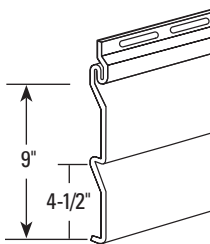

Double 4-1/2" Dutch Lap

Finish: Woodgrain
Thickness: 0.040" (1.02 mm)
Exposure: 9" (228.6 mm)
Panel Projection: 1/2" (13 mm)
Panel Length: 12' 11-1/8" (3.94 m)

Packaging
Panels per ctn: 20
Sq. Feet per ctn: 194 (18 m²)
Pounds per ctn: 82 (37.2 kilos)
Cartons per pallet: 16

White

730463727618 White

Colors

730463320857 Antique Ivory
730463321915 Autumn Ash
730463320918 Clipper Gray
730463320871 Irish Linen
730463727571 Maplewood
730463727557 Natural Sand
730463321892 Sandalwood
730463320819 Sierra Brown

Premium Colors

730463727656 Castle Stone
730463727595 Horizon Blue
730463727632 Rustic Clay
730463727694 Tundra Moss
730463727670 Twilight Gray

[†]Dimensions shown are nominal