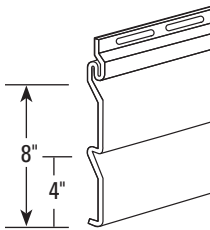

Double 4" Dutch Lap

Finish: Woodgrain
Thickness: 0.040" (1.02 mm)
Exposure: 8" (203 mm)[†]
Panel Projection: 1/2" (13 mm)
Panel Length: 12' 3-5/8" (3.75 m)

Packaging
Panels per ctn: 24
Sq. Feet per ctn: 194 (18 m²)
Pounds per ctn: 84 (38.1 kilos)
Cartons per pallet: 18

White

730463727410 White

Colors

730463320673 Antique Ivory
730463321977 Autumn Ash
730463320734 Clipper Gray
730463320697 Irish Linen
730463727533 Maplewood
730463727519 Natural Sand
730463333482 Sandalwood
730463321854 Sierra Brown

Premium Colors

730463727458 Castle Stone
730463727397 Horizon Blue
730463727434 Rustic Clay
730463727496 Tundra Moss
730463727472 Twilight Gray