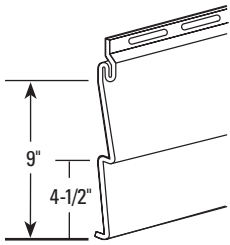

Double 4-1/2" Traditional

Finish: Woodgrain
Thickness: 0.042" (1.07 mm)
Exposure: 9" (228.6 mm)
Panel Projection: 1/2" (13 mm)
Panel Length: 12' 11-1/8" (3.94 m)

Packaging
Panels per ctn: 20
Sq. Feet per ctn: 194 (18 m²)
Pounds per ctn: 85 (38.6 kilos)
Cartons per pallet: 20

White
730463842748 White

Colors
730463842762 Antique Ivory
730463842786 Autumn Ash
730463842823 Clipper Gray
730463842847 Desert
730463842861 Irish Linen
730463843004 Maplewood
730463843646 Natural Sand
730463842908 Sierra Brown

Premium
730463842809 Castle Stone
730463843028 Horizon Blue
730463842885 Lakeshore Blue
730463842922 Rustic Clay
730463842946 Spring Meadow
730463842960 Tundra Moss
730463842984 Twilight Gray