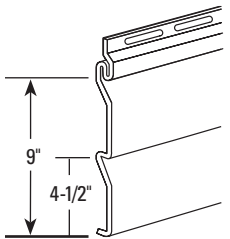

Double 4-1/2" Dutch Lap

Finish: Woodgrain
Thickness: 0.042" (1.07 mm)
Exposure: 9" (228.6 mm)
Panel Projection: 1/2" (13 mm)
Panel Length: 12' 11-1/8" (3.94 m)

Packaging
Panels per ctn: 20
Sq. Feet per ctn: 194 (18 m²)
Pounds per ctn: 81 (36.7 kilos)
Cartons per pallet: 20

White
730463843660 White

Colors
730463843684 Antique Ivory
730463843042 Autumn Ash
730463843080 Clipper Gray
730463843103 Desert
730463843127 Irish Linen
730463843264 Maplewood
730463843301 Natural Sand
730463843165 Sierra Brown

Premium
730463843066 Castle Stone
730463843288 Horizon Blue
730463843141 Lakeshore Blue
730463843189 Rustic Clay
730463843202 Spring Meadow
730463843226 Tundra Moss
730463843240 Twilight Gray