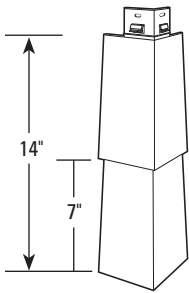

7" Cedar Shake Mitered Corner Post

Finish: Cedar Grain
Exposure: 14" (356 mm)
Length per piece: 14" (35.56 cm)

Packaging
Pieces per ctn: 10
Linear Feet per ctn: 11' 6" (3.50 m)
Pounds per ctn: 7 (3.18 kilos)

White
730463455283 White

Colors
730463455306 Sierra Brown

Expressions® Colors
730463455108 Forest
730463455344 Harbour
730463455061 Redwood
730463455122 Shoreline
730463455146 Smokestone

Premium
730463455184 Autumn Leaf
730463455207 Canyon Ridge
730463455269 Castle Stone
730463843769 Rustic Clay
730463455160 Spring Meadow
730463455221 Twilight Gray