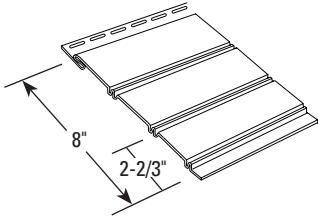

BEADED PORCH PANEL

Triple 2-2/3" Porch Panel

Finish: Brushed
Profile: Triple 2-2/3" Beaded
Thickness: 0.040" (1.02 mm)
Exposure: 8" (203 mm)
Panel Projection: 3/8" (9.5 mm)
Panel Length: 12' (3.65 m)

Packaging
Panels per carton: 18
Sq. Feet per ctn: 144 (13.38 m²)
Pounds per ctn: 78 (35.4 kilos)
Cartons per pallet: 22

White
730463726956 White

Colors
730463726970 Irish Linen
730463731004 Sierra Brown

Premium Colors
730463727014 Rustic Clay