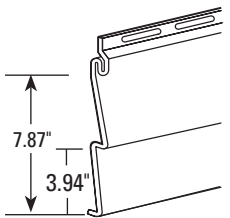

Double 4" Traditional

Finish: Woodgrain
Thickness: 0.042" (1.07 mm)
Exposure: 7.874" (200.0 mm)
Panel Projection: 1/2" (13 mm)
Panel Length: 12' 3-5/8" (3.75 m)

Packaging
Panels per ctn: 24
Sq. Feet per ctn: 194 (18 m²)
Pounds per ctn: 90 (40.82 kilos)
Cartons per pallet: 16

White
730463843325 White

Colors
730463843349 Antique Ivory
730463843363 Autumn Ash
730463843400 Clipper Gray
730463843424 Desert
730463843448 Irish Linen
730463843585 Maplewood
730463843622 Natural Sand
730463843486 Sierra Brown

Premium
730463843387 Castle Stone
730463843608 Horizon Blue
730463843462 Lakeshore Blue
730463843509 Rustic Clay
730463843523 Spring Meadow
730463843547 Tundra Moss
730463843561 Twilight Gray