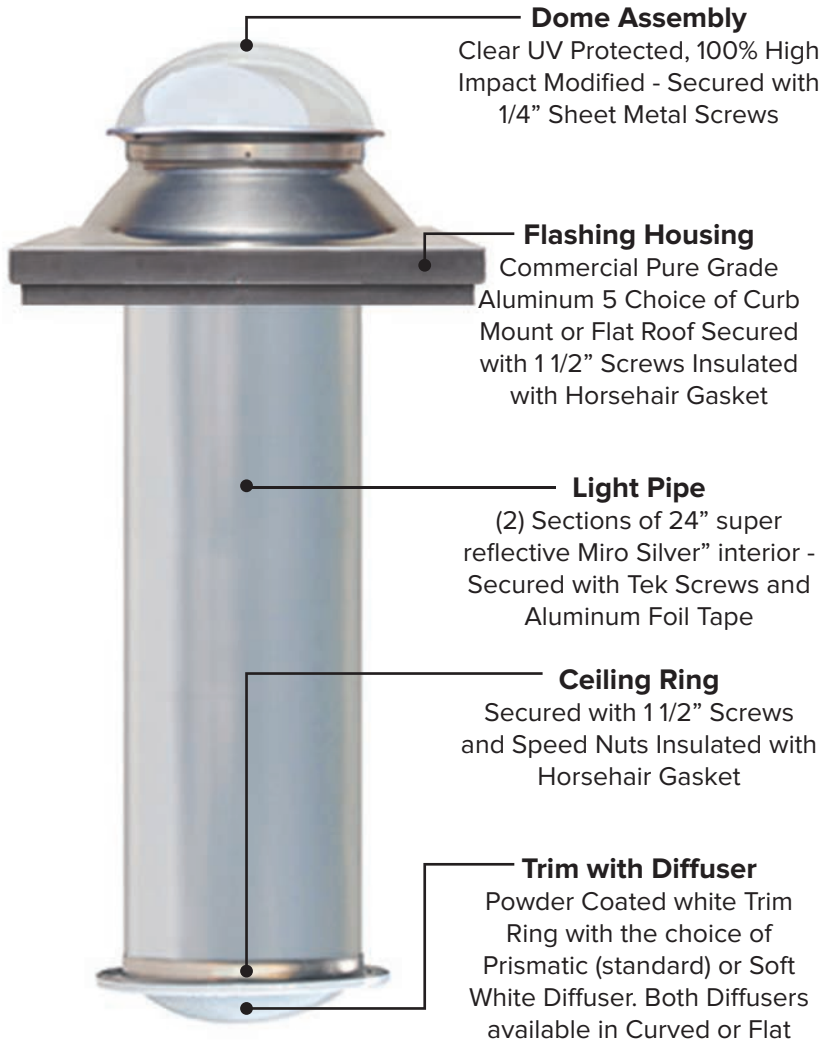

### **Light Output:**

Illuminates up to 300 sq. ft.  
Equivalent of up to 500 watts  
Max. light pipe length = 20 feet

### **Flashing Types:**

Curb Mount  
Flat Roof

### **Flashing Colors:**

Mill Finish Aluminum

### **Accessories Available:**

Electric Light Kit  
Dimmer Kit  
Additional Light Pipe  
Angle Adapter (Elbow)