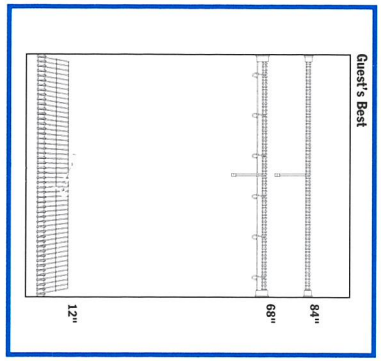

SUPPORT BRACES

SHOE SUPPORTS

FLEXIBILITY IN DESIGN ALLOWS SIGNIFICANTLY INCREASED SALES WITH A BASIC INVENTORY

7' OF SHELVING
8 SKUS

14' OF SHELVING
7 SKUS

22' OF SHELVING
8 SKUS

8 TIER DOOR/WALL RACK

BASKETS SYSTEMS