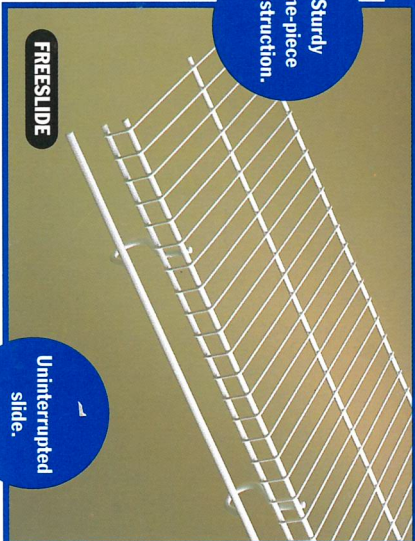

Buildings Products Division

Ventilated
wire now a
nationwide
shelving
standard.

Recognized
leader in
product
innovation.

Made
in the
U.S.A.

LR LeeRowan®

S H E L V I N G

Sturdy one-piece construction.

FREESLIDE

Uninterrupted slide.

1/2" Deck wire spacing.

TIGHTMESH

Small items will not fall through.

Durable glass-hard epoxy finish allowing effortless movement of hangers.

SHELF & ROD

LINEN

BELT/TIE RACK

4 HOOK UTILITY

21 PAIR SHOE RACK

**P O P U L A R
A C C E S S O R I E S**

BACK CLIPS

WALL BRACKETS

Proven preloaded Fastset Hardware System pioneered by Leekowan allowing for simple, efficient and rapid installation.

Unparalleled
line-fill and
on-time service
performance.

CARTON

PALLET (BULK)

SUPER PALLET

Light weight &
durable template
means fast &
accurate
installation.

INSTALLATION TEMPLATE

Wire can be easily combined with
LeeRowan's Configurations
thermofused melamine system
LeeRowan single source for wire
and melamine