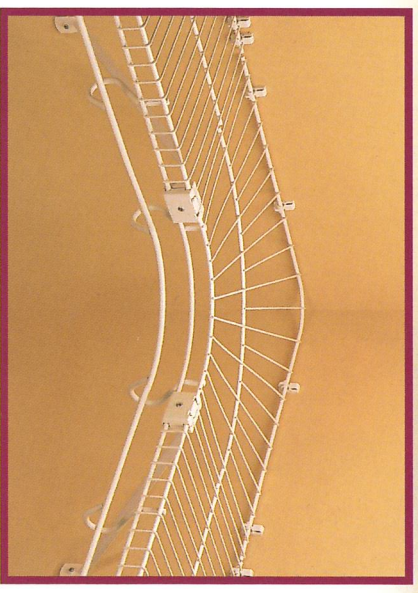

**FREE SLIDE®  
SHELVING SYSTEM**

**Flexibility that makes  
installation easy.**

Free Slide Shelving from Lee Rowan is an exclusive, patented design that sheds a whole new light on closet organization. Now, hanging garments

can slide uninterrupted from one end of the closet to the other.

That helps make garment selection convenient and easy.

Free Slide's innovative hardware

parts allow this system to adapt to virtually any size closet area. Corner shelves are available to provide a

continuous, smooth flow of hanging garments... even around 90° corners.

From large walk-in closets to smaller coat closets, Free Slide Shelving is flexible, versatile... and

easy to install. Available in two different shelf widths and a variety

of convenient lengths.

*Unique corner shelves have a contoured radius design to fit securely into 90° corners. Support braces add stability and strength to the overall shelving system.*

*The Free Slide Joiner Plate provides a continuous, smooth flow of hanging garments, even around corners.*