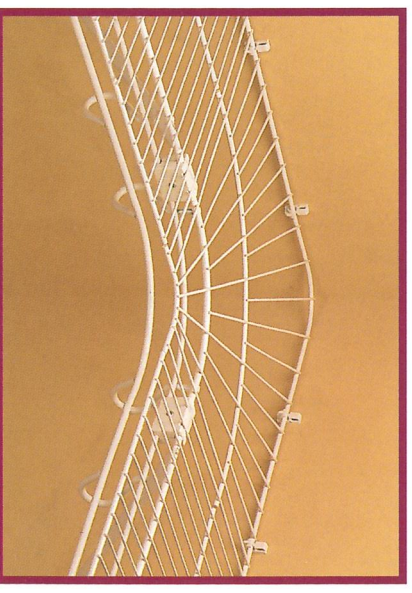

12" wide shelving available in 4', 8' and 12' sections.

16" wide shelving available in 4', 8' and 12' sections.