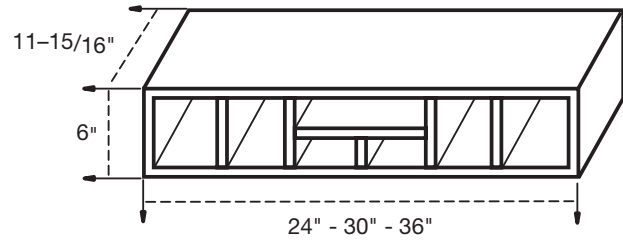

GR (GALLEY RAIL)

MPR (MINI PLATE RAIL)

ACCESSORIES

WINE RACK INSERTS:
WR-18-30 FITS 18W
WR-24-30 FITS 24W
WR-30-15 FITS 30X
WR-36-15 FITS 36X

DESK ORGANIZER:
24-DO
30-DO
36-DO