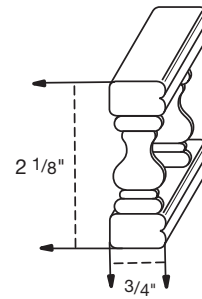

CMI (INSERT)

CMLG8 (LARGE)

CMT (TRADITIONAL)

CMS (SMALL)

DECORATIVE MOULDING

SBM (SINGLE BEAD)

TT (TRAD TRIM)

TBM (TRIPLE BEAD)

OG (OGEE)

DM-1/4" (DENTIL MOULDING)

RM-1/2" (ROPE MOULDING)

RM-3/4" (ROPE MOULDING)

SOFFIT

SLM (SOFFIT LIBRARY MOULDING)

STM (SOFFIT TRADITIONAL MOULDING)

RAIL

GR (GALLEY RAIL)

MPR (MINI PLATE RAIL)

ACCESSORIES

WINE RACK INSERTS:
WR-18-30 FITS 18W
WR-24-30 FITS 24W
WR-30-15 FITS 30X
WR-36-15 FITS 36X

DESK ORGANIZER:
24-DO
30-DO
36-DO