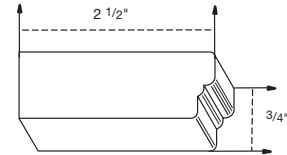

CMI (INSERT)

CMLG8 (LARGE)

CMT (TRADITIONAL)

CMS (SMALL)

DECORATIVE MOULDING

SBM (SINGLE BEAD)

TT (TRAD TRIM)

TBM (TRIPLE BEAD)

OG (OGEE)

DM-1/4" (DENTIL MOULDING)

RM-1/2" (ROPE MOULDING)

RM-3/4" (ROPE MOULDING)

SOFFIT

SLM (SOFFIT LIBRARY MOULDING)

STM (SOFFIT TRADITIONAL MOULDING)

RAIL

GR (GALLEY RAIL)

MPR (MINI PLATE RAIL)

ACCESSORIES

WINE RACK INSERTS:
WR-18-30 FITS 18W
WR-24-30 FITS 24W
WR-30-15 FITS 30X
WR-36-15 FITS 36X

DESK ORGANIZER:
24-DO
30-DO
36-DO