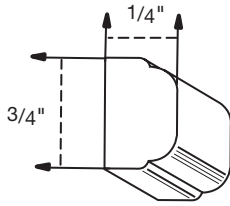

CMI (INSERT)

CMLG8 (LARGE)

CMT (TRADITIONAL)

CMS (SMALL)

DECORATIVE MOULDING

SBM (SINGLE BEAD)

TT (TRAD TRIM)

TBM (TRIPLE BEAD)

GR (GALLEY RAIL)

MPR (MINI PLATE RAIL)

ACCESSORIES

WINE RACK INSERTS:
WR-18-30 FITS 18W
WR-24-30 FITS 24W
WR-30-15 FITS 30X
WR-36-15 FITS 36X

DESK ORGANIZER:
24-DO
30-DO
36-DO