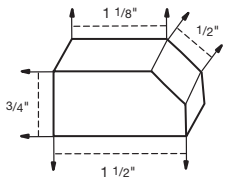

CTB (BEVELED)