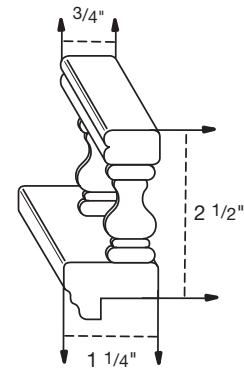

CMI (INSERT)

CMLG8 (LARGE)

CMT (TRADITIONAL)

CMS (SMALL)

DECORATIVE MOULDING

SBM (SINGLE BEAD)

TT (TRAD TRIM)

TBM (TRIPLE BEAD)

OG (OGEE)

DM-1/4" (DENTIL MOULDING)

RM-1/2" (ROPE MOULDING)

RM-3/4" (ROPE MOULDING)

SOFFIT

SLM (SOFFIT LIBRARY MOULDING)

STM (SOFFIT TRADITIONAL MOULDING)

RAIL

GR (GALLEY RAIL)

MPR (MINI PLATE RAIL)

ACCESSORIES

WINE RACK INSERTS:
WR-18-30 FITS 18W
WR-24-30 FITS 24W
WR-30-15 FITS 30X
WR-36-15 FITS 36X

DESK ORGANIZER:
24-DO
30-DO
36-DO