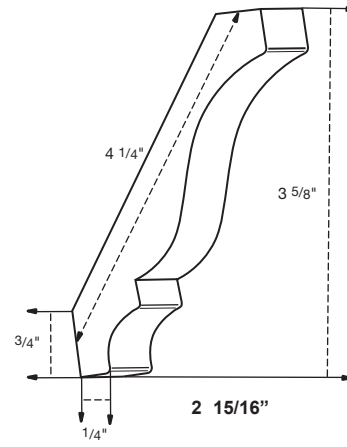

BT1-1/4

BTT-3/4

QUARTER ROUNDED

QR

UNDER CABINET

UCT (TRADITIONAL)

UCS (STANDARD)

UCD (DECORATOR)

SHAKER CROWN MOULDING

CMSH

CMSHB (BEADED)

CROWN MOULDING

CMU (UNIVERSAL)

CMTL (TALL)

CMC (CLASSIC)

CMR (ROUNDED)

CMI (INSERT)

CMLG8 (LARGE)

CMT (TRADITIONAL)

CMS (SMALL)

DECORATIVE MOULDING

SBM (SINGLE BEAD)

TT (TRAD TRIM)

TBM (TRIPLE BEAD)