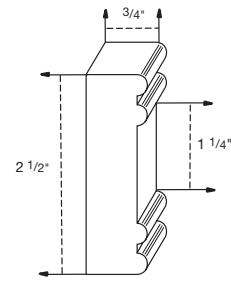

CMI (INSERT)

CMLG8 (LARGE)

CMT (TRADITIONAL)

CMS (SMALL)

DECORATIVE MOULDING

SBM (SINGLE BEAD)

TT (TRAD TRIM)

TBM (TRIPLE BEAD)

OG (OGEE)

DM-1/4" (DENTIL MOULDING)

RM-1/2" (ROPE MOULDING)

RM-3/4" (ROPE MOULDING)

SOFFIT

SLM (SOFFIT LIBRARY MOULDING)

STM (SOFFIT TRADITIONAL MOULDING)

RAIL

GR (GALLEY RAIL)

MPR (MINI PLATE RAIL)

ACCESSORIES

WINE RACK INSERTS:
WR-18-30 FITS 18W
WR-24-30 FITS 24W
WR-30-15 FITS 30X
WR-36-15 FITS 36X

DESK ORGANIZER:
24-DO
30-DO
36-DO