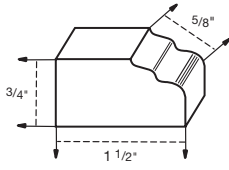

COUNTER TOP MOULDING

CTO (OGEE)