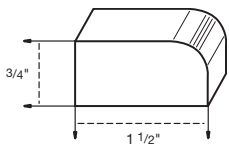

CTR (RADIUS)