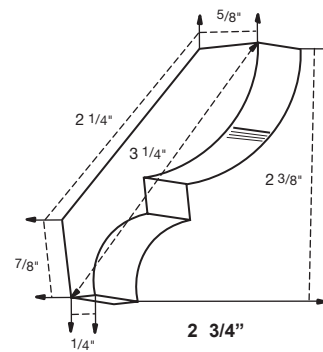

BT1-1/4

BTT-3/4

QUARTER ROUNDED

QR

UNDER CABINET

UCT (TRADITIONAL)

UCS (STANDARD)

UCD (DECORATOR)

SHAKER CROWN MOULDING

CMSH

CMSHB (BEADED)

CROWN MOULDING

CMU (UNIVERSAL)

CMTL (TALL)

CMC (CLASSIC)

CMR (ROUNDED)

CMI (INSERT)

CMLG8 (LARGE)

CMT (TRADITIONAL)

CMS (SMALL)

DECORATIVE MOULDING

SBM (SINGLE BEAD)

TT (TRAD TRIM)

TBM (TRIPLE BEAD)