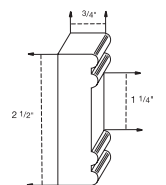

**SOFFIT
TRADITIONAL
MOULDING**