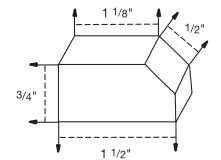

**COUNTER TOP
RADIUS**