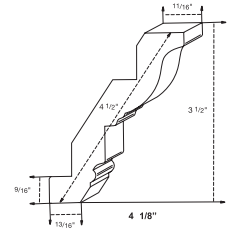

**CROWN
TALL
MOULDING**