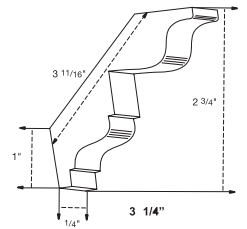

**CROWN
ROUNDED
MOULDING**