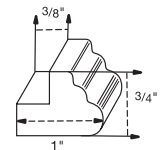

**UNDER
CABINET
STANDARD**