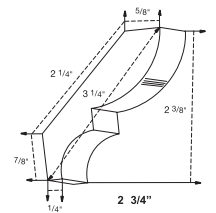

**CROWN
INSERT
MOULDING**