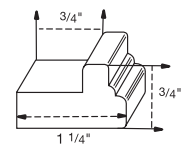

**UNDER
CABINET
DECORATIVE**