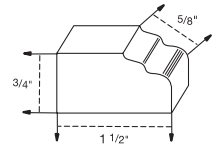

**COUNTER TOP
BEVELED**