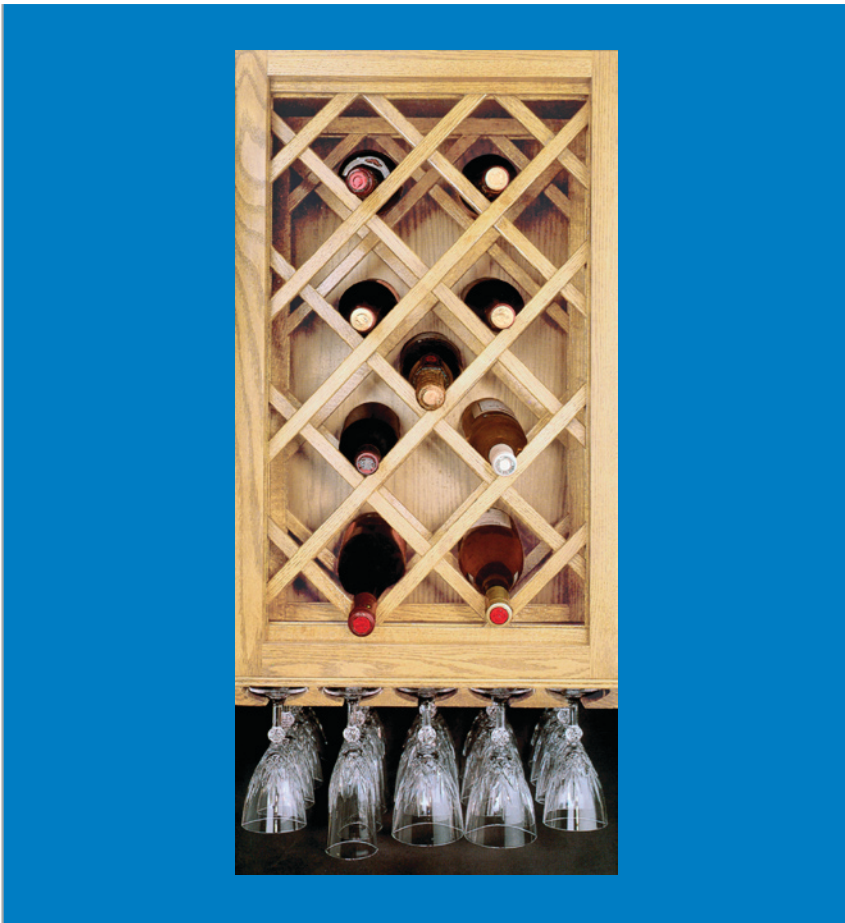

WINE RACK INSERTS

WR-18-30 FITS 18W

WR-24-30 FITS 24W

WR-30-15 FITS 30X

WR-36-15 FITS 36X

STEM GLASS HOLDERS

SGH-18

SGH-24

SGH-30

SGH-36