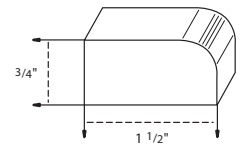

**UNDER
CABINET
TRADITIONAL**