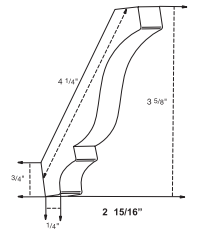

**CROWN
CLASSIC
MOULDING**