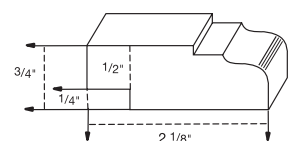

MIDDLETONS MOULDINGS

KITCHEN KOMPACT MOULDING AND ACCESSORY PROGRAM

~ Individual Mouldings & Accessories ~

**COUNTER TOP
OGEE**

**COUNTER TOP
BEVELED**

**COUNTER TOP
RADIUS**

**UNDER
CABINET
TRADITIONAL**

**UNDER
CABINET
STANDARD**

**UNDER
CABINET
DECORATIVE**