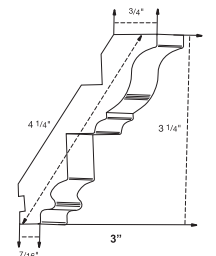

**CROWN
LARGE
MOULDING**