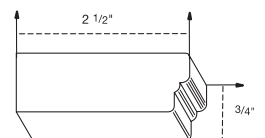

MIDDLETONS MOULDINGS

KITCHEN KOMPACT MOULDING AND ACCESSORY PROGRAM

~ Individual Mouldings & Accessories ~

**CROWN
TRADITIONAL
MOULDING
(TOP MOUNT)**

**CROWN
SMALL
MOULDING**

**CROWN
SHAKER
MOULDING**

**CROWN
BEADED
SHAKER
MOULDING**

**SOFFIT
LIBRARY
MOULDING**

**SOFFIT
TRADITIONAL
MOULDING**