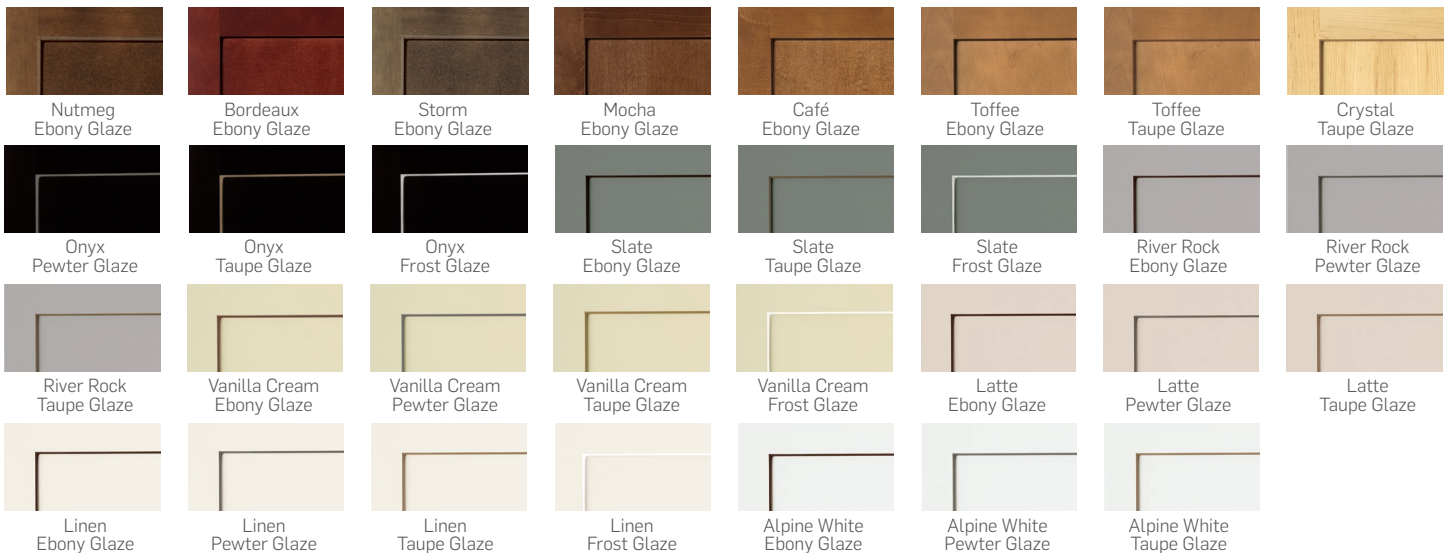

Echelon.
CABINETRY

Rossiter™ is available in the following stain and paint* finishes

Double Espresso

Truffle

Espresso

Autumn Brown

Nutmeg

Bordeaux

Storm

Mocha

Café

Toffee

Crystal

Onyx

Slate

River Rock

Vanilla Cream

Latte

Linen

Alpine White

Also available in the following glaze* options

Rossiter Maple Cabinetry – Rossiter's 3/4" thick solid maple door frames are assembled with five-piece mortise and tenon joinery. The Shaker style flat recessed center panel is constructed of genuine maple wood veneer. Full overlay square doors for all cabinets with either five-piece or slab drawer fronts. Enamel painted Rossiter doors may have an MDF center panel. Decorative hardware is required.

Prestige Collection
Available in the following construction series:
Premier™
AllWood™
Pinnacle™

*additional charge applies
Visit echeloncabinetry.com/paint-disclosure for more information on our painted finishes.