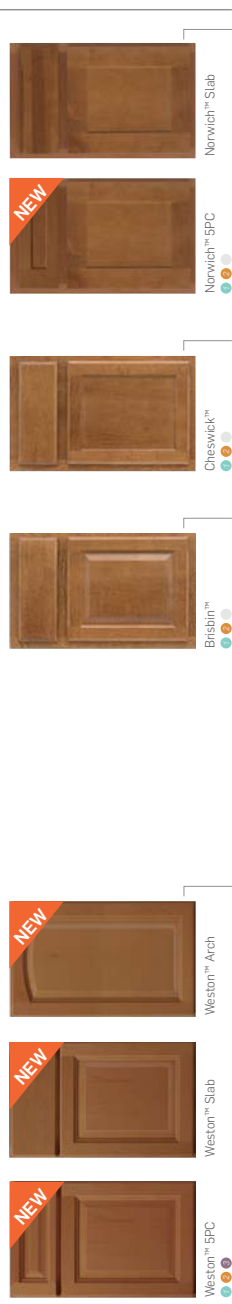

CABINETS DOOR STYLES cont.

by wood species

MAPLE CABINETS SHOWN IN CAFÉ

FULL OVERLAY DOOR STYLES

STANDARD REVEAL DOOR STYLES

BIRCH CABINETS SHOWN IN TOFFEE

STANDARD REVEAL DOOR STYLES

MAPLE AND BIRCH DOOR STYLES ARE OFFERED IN THE FOLLOWING STAIN & STAIN WITH GLAZE OPTIONS.

MAPLE AND BIRCH DOOR STYLES ARE OFFERED IN THE FOLLOWING ENAMEL PAINT AND ENAMEL PAINT WITH GLAZE OPTIONS:

Hargrove is not available in enamel paint and enamel paint with glaze finishes. **Norwich Slab**, **Salermo Slab**, and **Touraine Slab** are available in Alpine White and Vanilla Cream only.

Latte, **River Rock** and **all associated glaze combinations** are available on maple door styles only.

Glaze finishes are not available on **Carlisle**.

Visit echeleincabinetry.com/paint-disclosure for more information on our painted finishes.