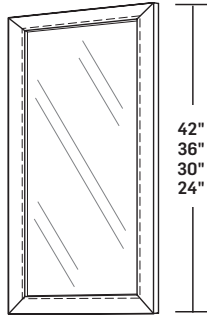

Echelon™

CABINETRY

Aluminum Decorative Doors

Personalize Your Cabinets With Door Accents

Vetro Aluminum Doors

- Doors are bored for concealed hinges
- Must order 1-1/4" overlay hinges or Gentle-Touch hinges separately. Order: FERCONCHINGE or GNTLTCHHNGFO
- 42" high doors require 3 hinges per door
36", 30" and 24" high doors require 2 hinges per door
- 5/32" thick satin frost glass installed in each door
- Order bumper pads separately. Order: BUMPERPADCLR
- Each door comes with frosted etch glass inserts as standard

24" HIGH

ALDCG1524 Fits W1524, W3024, W4524-3, W4824-3 (outer door)
ALDCG1824 Fits W1824, W3624, W4824-3 (center door)

For specific detailed information on door and glass sizes refer to the Echelon Cabinetry Cabinet Specifications book. Refer to the current Echelon Cabinetry Price Book for door pricing.