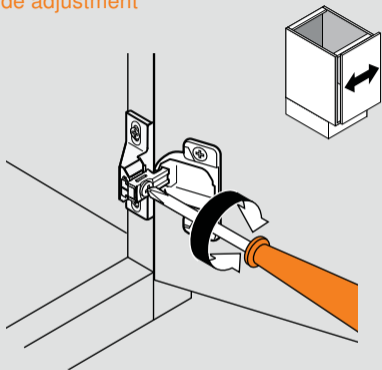

## Three-way independent adjustment

### Side adjustment

Side adjustment is possible on all COMPACT hinges except 38. series. COMPACT 38N, 38C and 39C have cam side adjustment.

### Depth adjustment

COMPACT 38N, 38C and 39C have cam depth adjustment.