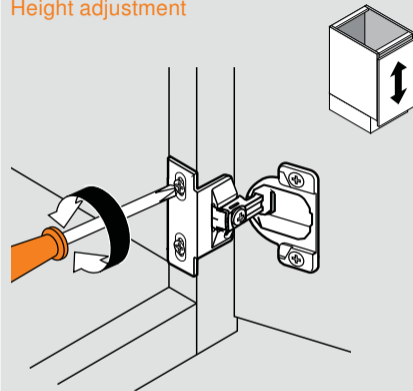

### Side adjustment

Side adjustment is possible on all COMPACT hinges except 38. series. COMPACT 38N, 38C and 39C have cam side adjustment.

### Depth adjustment

COMPACT 38N, 38C and 39C have cam depth adjustment.

### Height adjustment

All COMPACT hinges are independently height adjustable.