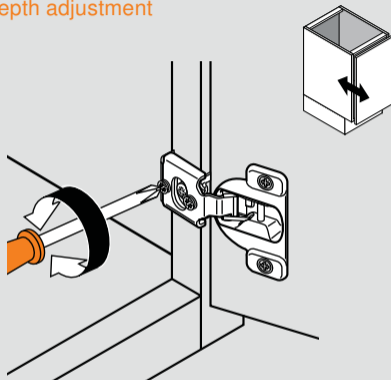

## Three-way independent adjustment

### Side adjustment

Side adjustment is possible on all COMPACT hinges except 38. series. COMPACT 38N, 38C and 39C have cam side adjustment.

### Depth adjustment

COMPACT 38N, 38C and 39C have cam depth adjustment.